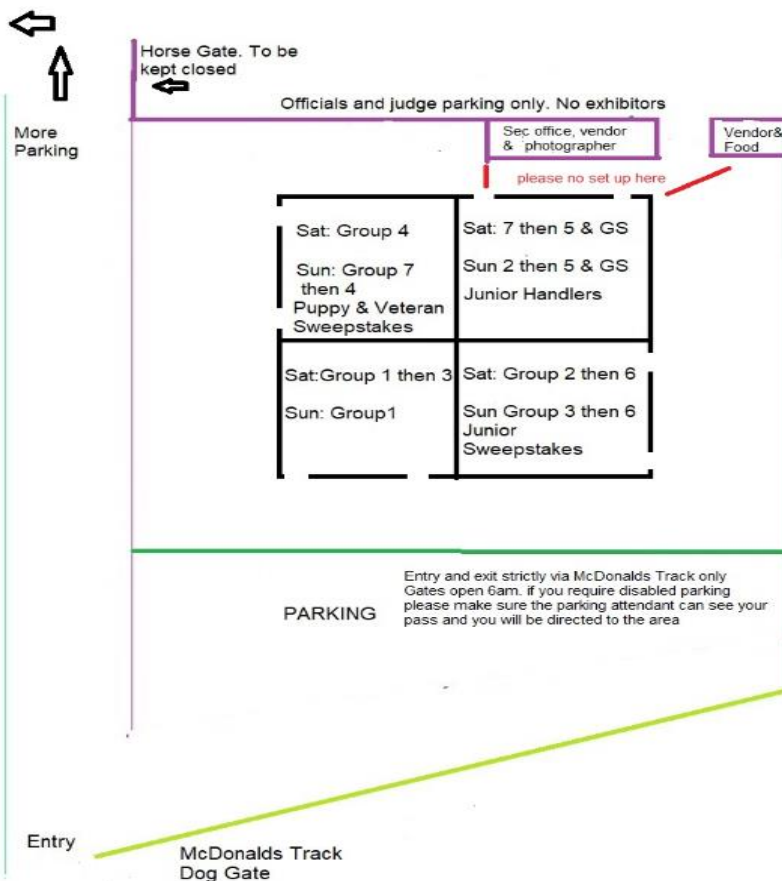

Lang Lang P. A. & H. Association Inc.

Show Secretary	anne.lenne@gmail.com 5998 2374
Kennel Committee	Linda Dempsey, Barbara Bruce & Elain Saxon
VCA Rep	Jen Eaton
Show Manager	Glenn Raven

Extreme weather: Dogs Victoria Extreme Weather Regulations will apply

AWARDS: Prize and sash for Best In Show, Best In Show Second, Puppy In Show and Baby Puppy In Show. Prize and sash for Best In Group 1-4, Baby Puppy In Group, Puppy In Group.

JUDGING TIMES: 9am with Groups 1, 2, 3 & 7. Groups 4, 5 & 6 not before 10.30am

Thank you to our wonderful sponsors for their support of our event.

APPRECIATION:

The Lang Lang P. A. & H. Association Inc would like to express their gratitude to the Judges, Stewards, VCA Representative and all the helpers on the day who helped put this Show together.
To all the Exhibitors a big thank you for your attendance.