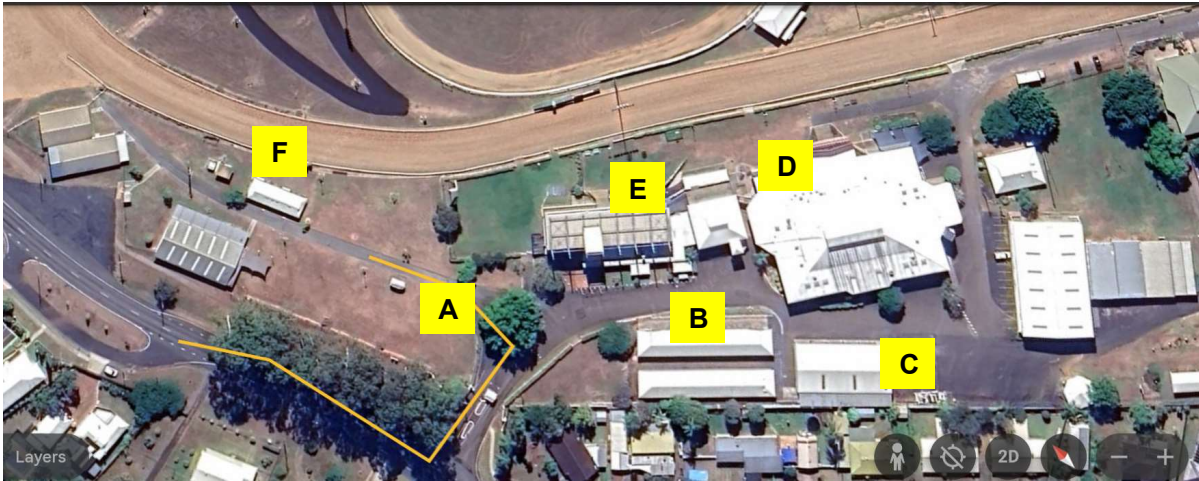

Please Note:

1. The venue is used for horse training and there are horses stabled on the property at any time. **NO ACCESS ON RACETRACK** until after 09:00 as horses may be training. **Please do not allow dogs off-leash at anytime.**
2. We have a coffee van and refreshments will be available for purchase from 07:00am
3. The Southside shopping centre is approximately 1km from the venue.
4. There is ample space on the grounds for parking, if you have a reactive or nervous dog please advise one of the stewards so you may be guided to the Reactive Dog Area.
5. The weather forecast shows that it will be partly overcast on the day; however, we recommend that you bring your own shade as the parking areas are not under cover.

KEY:

A – Vetting / Sign in / Collection of Numbers / Presentations (Assembly Steward)

B – Warm up Area

C – Vehicles (Novice Advanced Excellent)

D & E – Exterior (Novice Advanced Excellent)

F – Toilet Block

COMPETITORS

1. Remember to advocate for your dogs and HAVE FUN. If you need space for warm up and marshalling please let the stewards know and they will do their best to help you.
2. If you wish to withdraw from a class, you must notify the Assembly Steward in person.
3. If any details in the catalogue are incorrect it is your responsibility to advise the Trial Secretary as soon as possible. Pass cards will not be re-printed.
4. At all times a competitor shall be responsible for cleaning up after their dog/s. Excessive barking will not be tolerated – please be very mindful of the nearby residents, other competitors & horses stabled at the venue. Rudeness and aggressive behaviour towards any Trial Officials or Helpers will not be tolerated.
5. No hills for this trial 😊 easy access throughout.
6. The venue has trees and shade, but it moves around with the sun throughout the day. It is recommended you bring shade for your dogs, a chair & something to eat and drink throughout the day. There is tap water available at the venue.