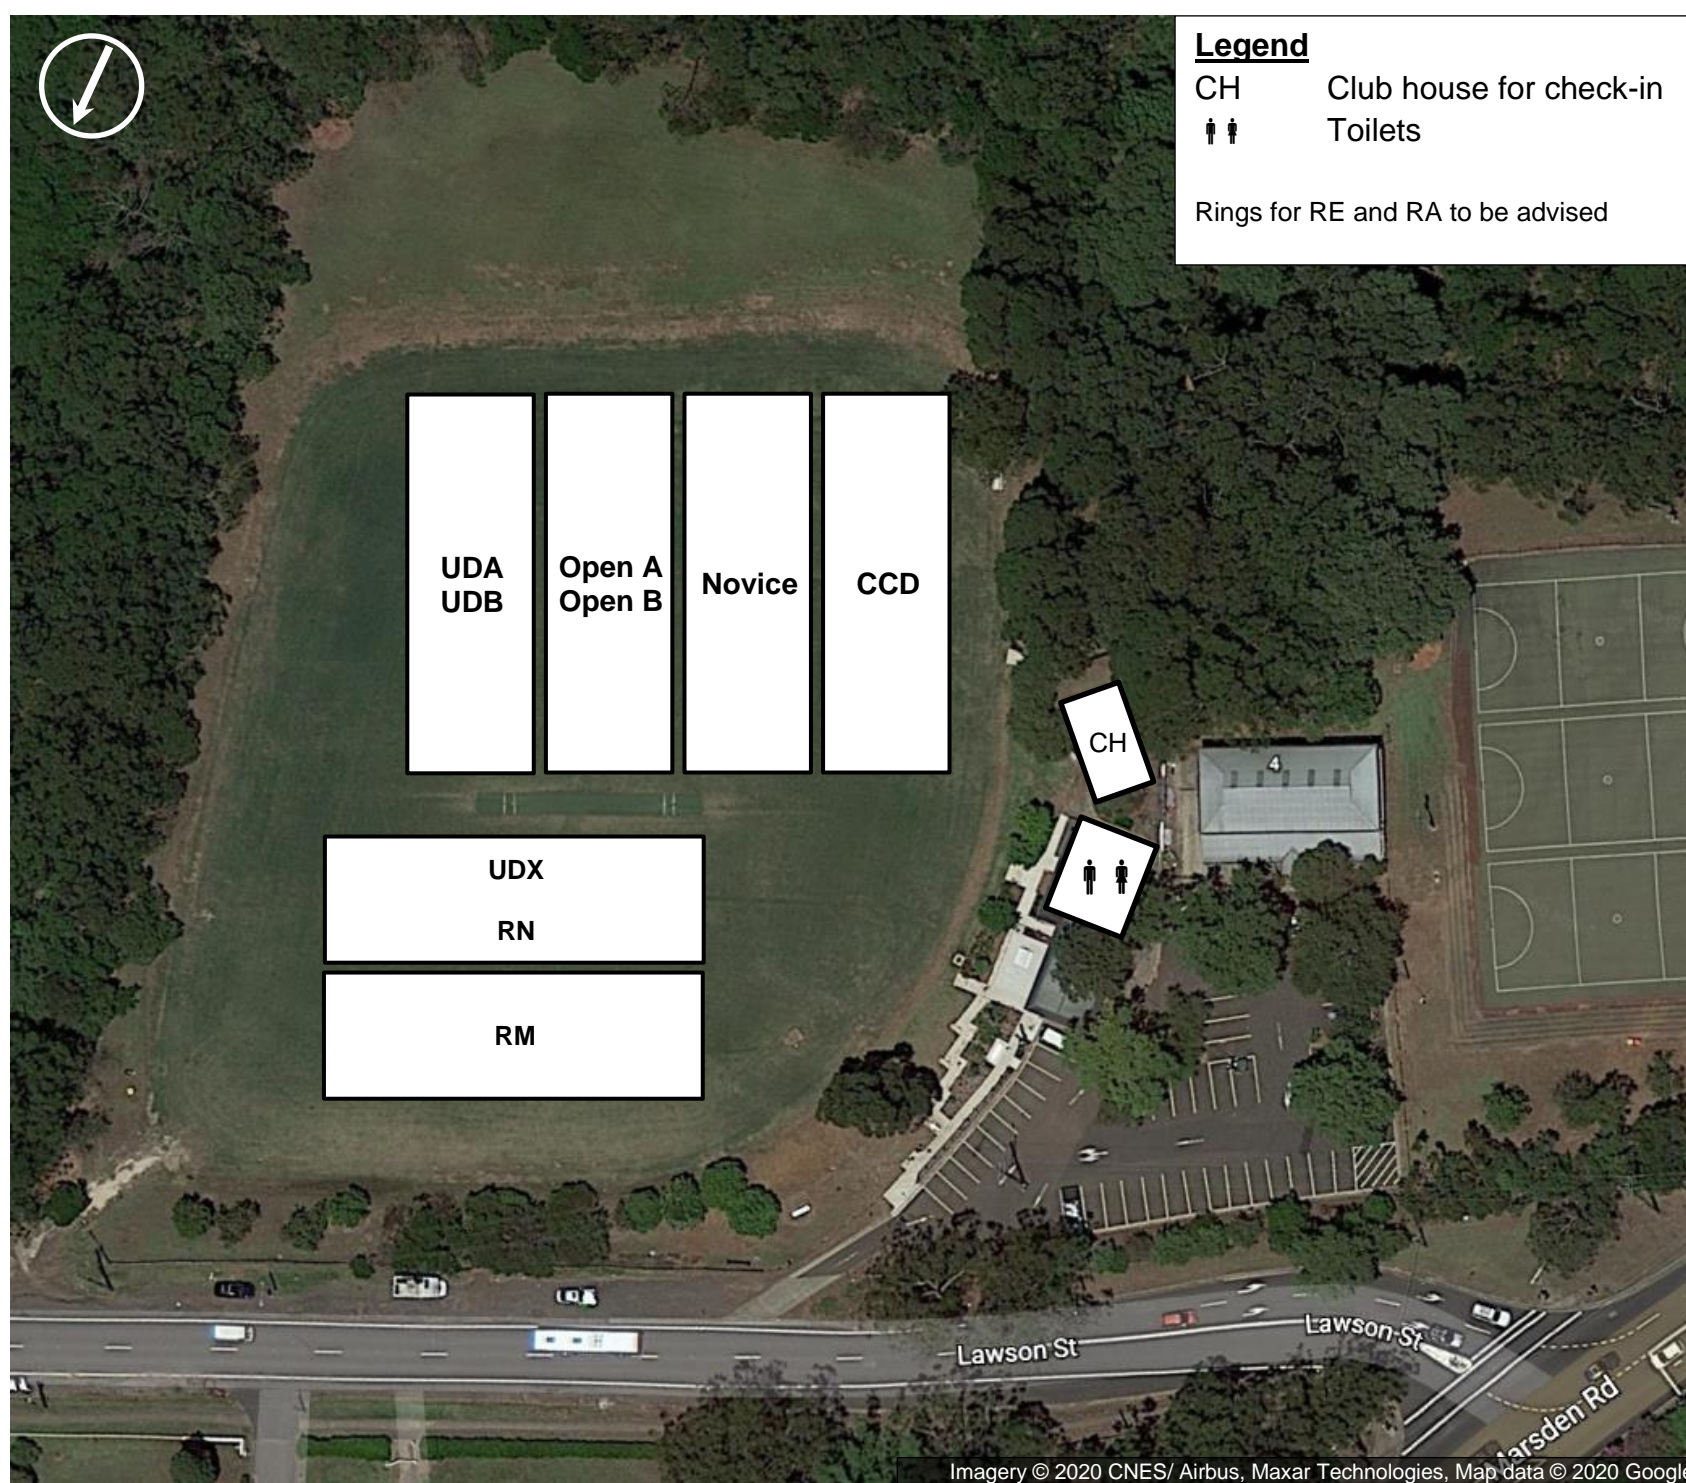

Legend

CH Club house for check-in

♂ ♀ Toilets

Rings for RE and RA to be advised