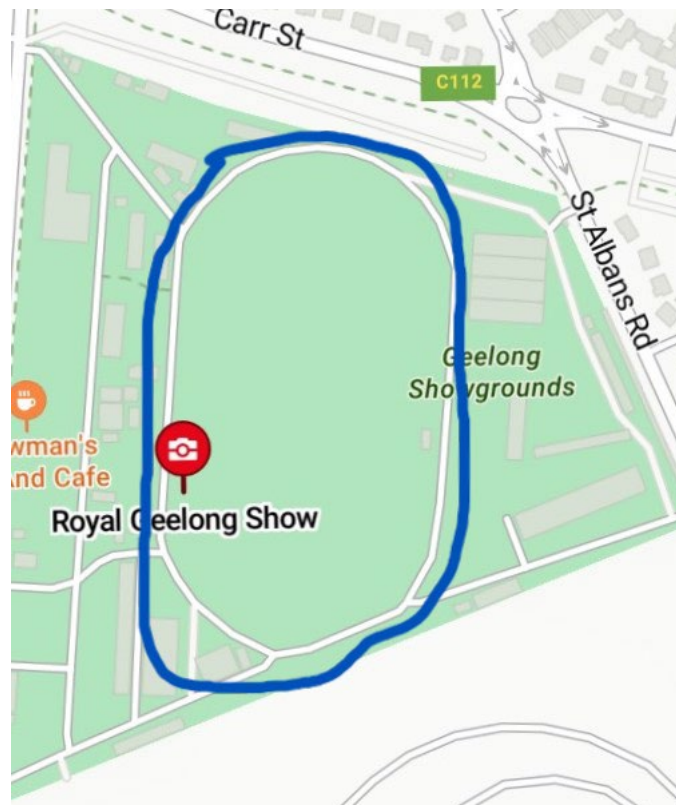

Trial Precinct

The trial precinct is within the field, outside the field in car parking areas, toilets, the Trial secretary area, and the roadway around the field.

Please do not allow your dog's off-lead anywhere in the showgrounds (except when competing), this is a Geelong showground rule and there will be campers unrelated to the trials on site.

Clean up after your dog!