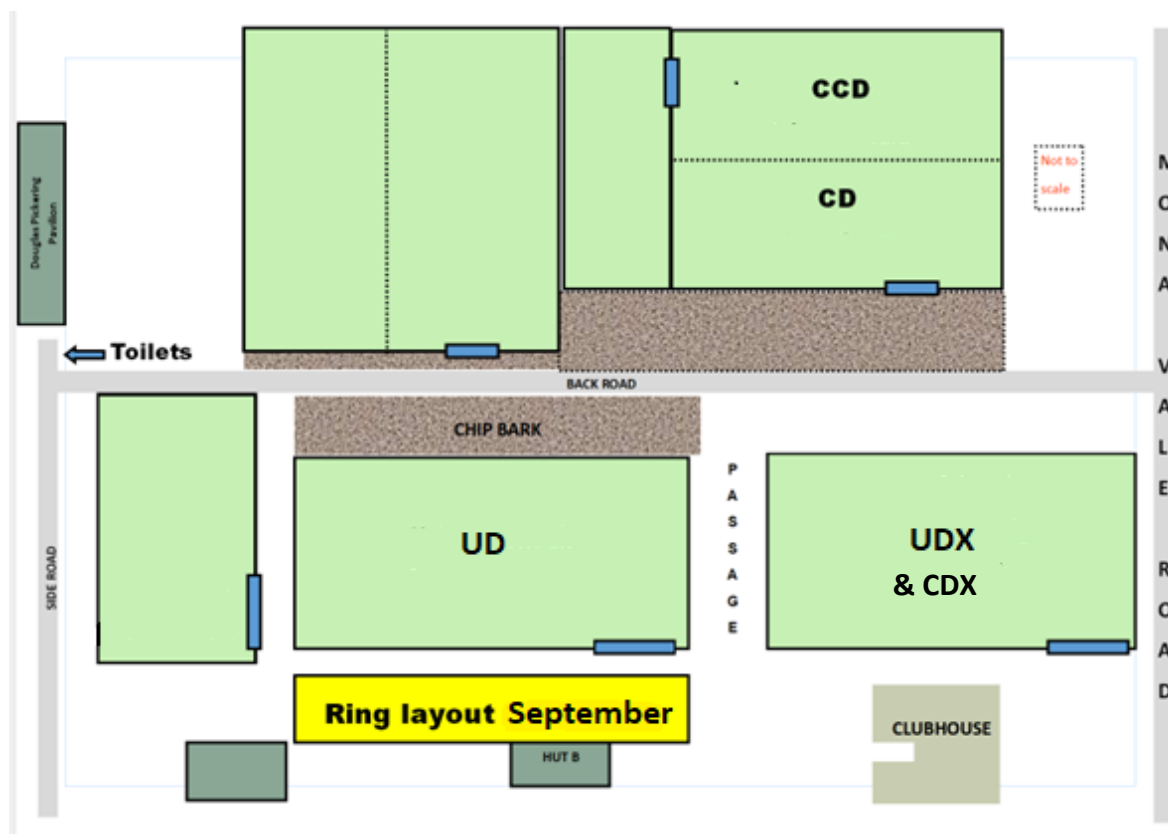

Competition ring layout for 8th September 2024 Obedience Trials

Nearest Veterinary Care Sunday :

Northside Emergency Veterinary Service

16 Myoora Road

Terrey Hills   Ph: 9452 2933

Turrumurra Veterinary Hospital

2 Princes Street,

Turrumurra 2074   Ph : 9988 0198