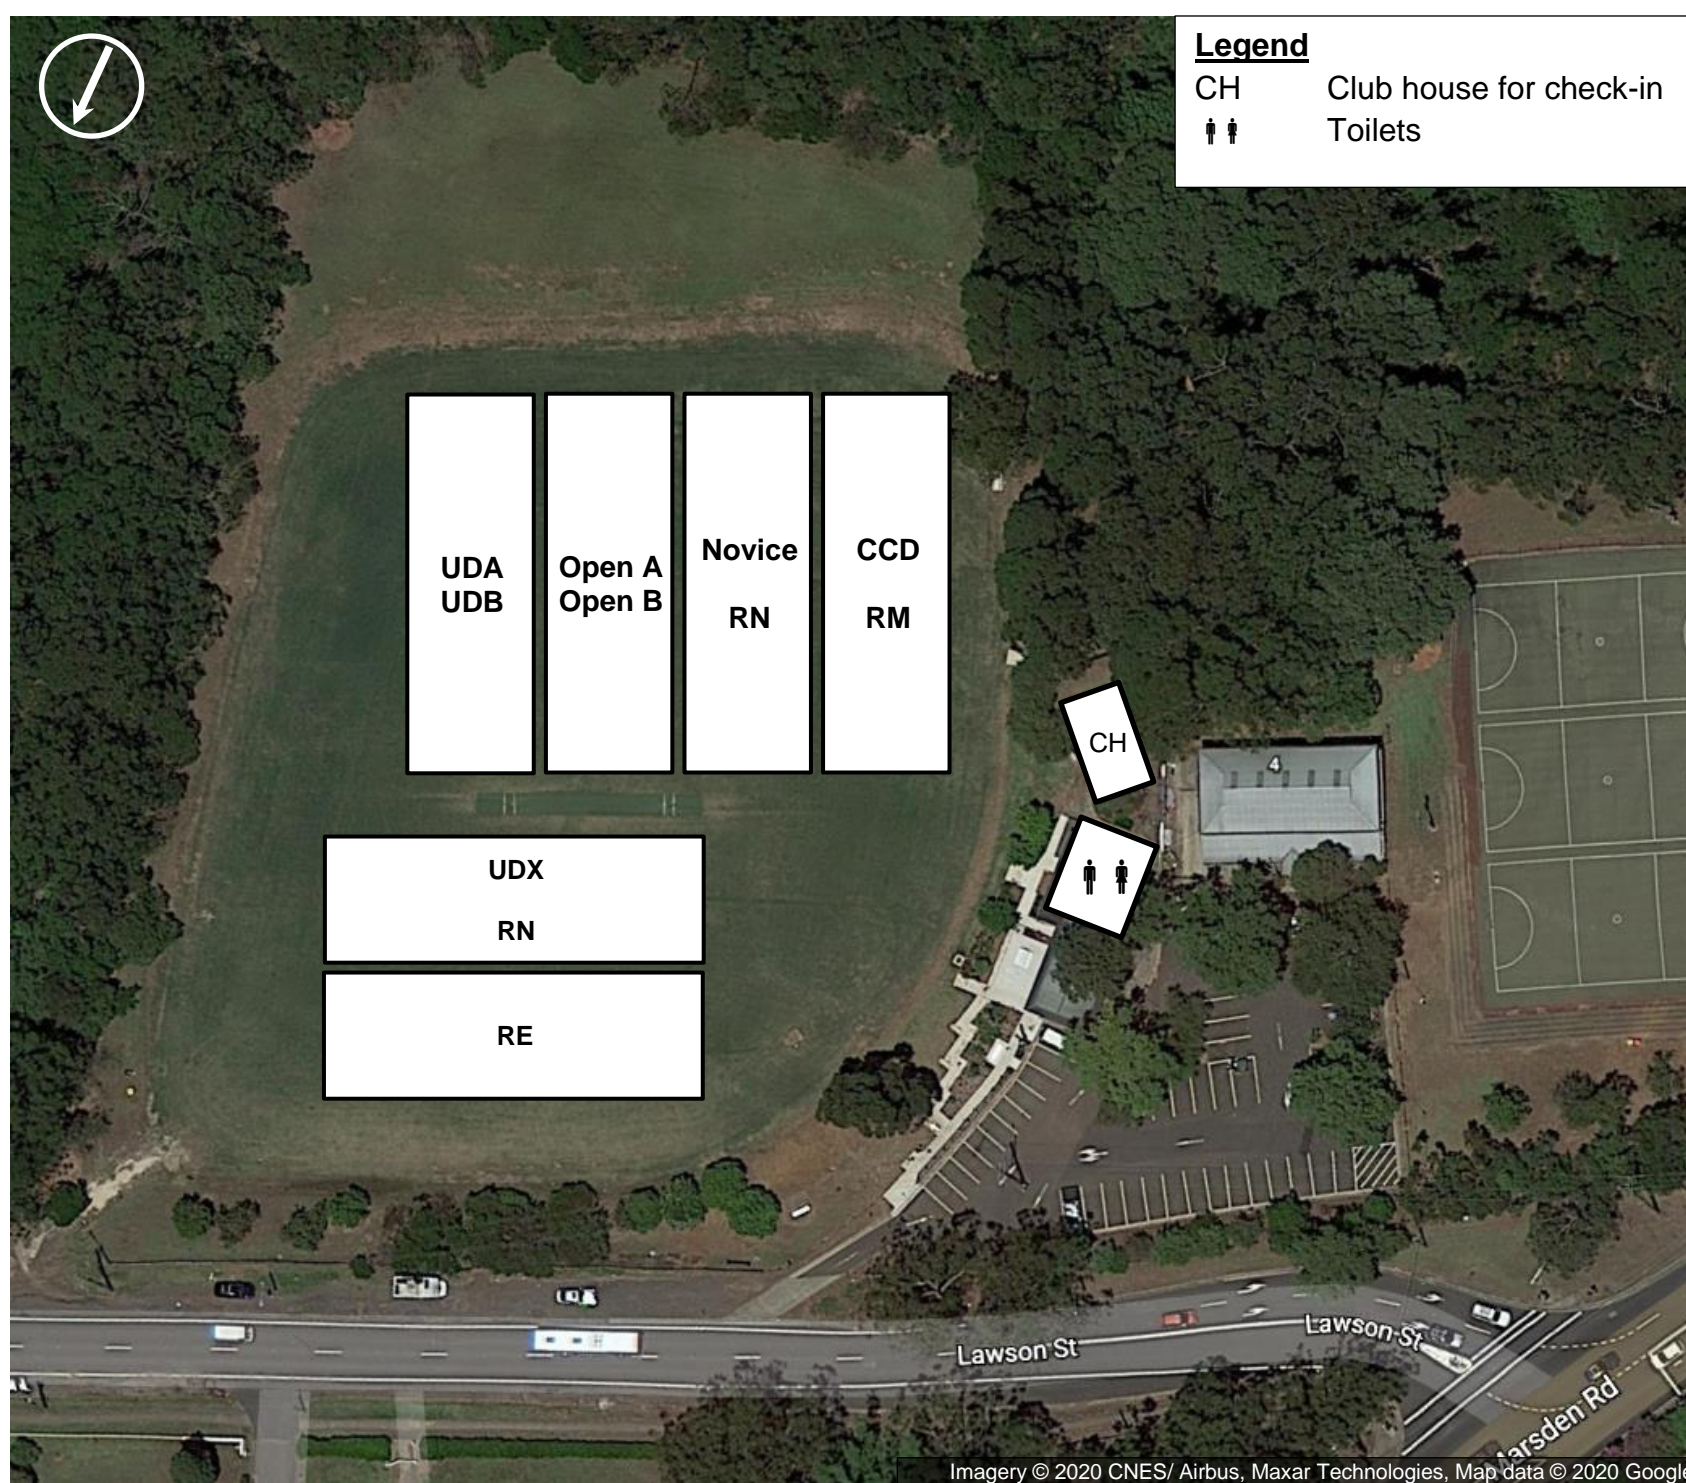

Legend

CH Club house for check-in

♂ ♀ Toilets