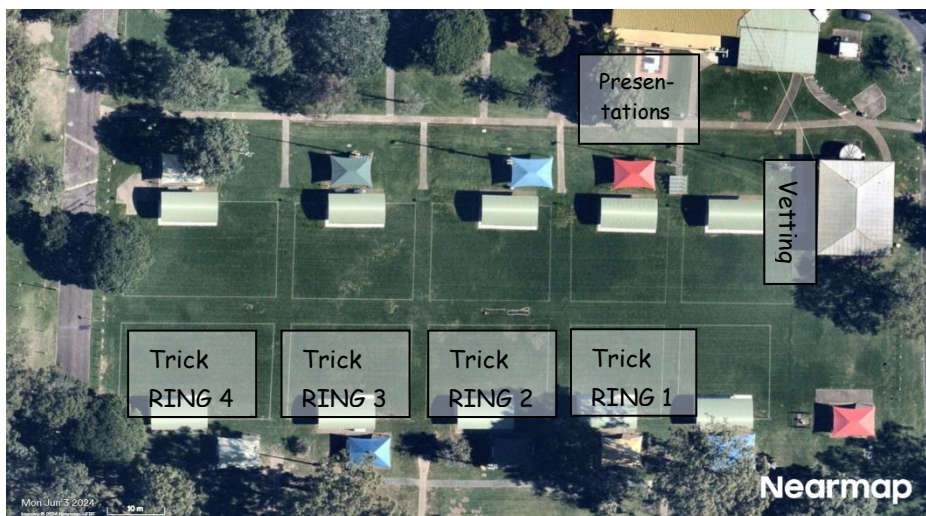

FRIDAY 30TH AUGUST

Trick Dog Test

Judges: RING 1 - Daphne Sellwood

RING 2 - Barbara Murfet

RING 3 - Mechalle Anderson

Vetting/check-in: from 7:45am outside Judges training room, **Judging Starts:** 8:30am

Equipment inspection 8am-8:20am at the Tricks Rings

There is a large entry for our Trick Dog Test and we ask that you look after our judges and stewards and are as efficient as possible with set up and pack up of your equipment - we will have people helping to remove your equipment from the ring after your run out, so the next competitor can set up immediately. The rings are close together so you can move equipment from 1 ring to the other easily. Once you are NQ'd we will allow 1 more trick (to give your dog a good experience) and then we will ask you to leave the ring please.

Order of Tricks Classes (12m x 12m rings with white fencing)

1. RING 1, Daphne Sellwood - Intermediate (15dogs), Starter (49dogs),
2. RING 2, Barbara Murfet - Novice (39dogs), Intermediate (17dogs),
3. RING 3, Mechalle Anderson - Starter (49dogs), Advanced (3dogs)
4. RING 4, Vyvyan Mannion - Advanced (3dogs), Novice (39dogs)

Photographer

Jess Fynmore