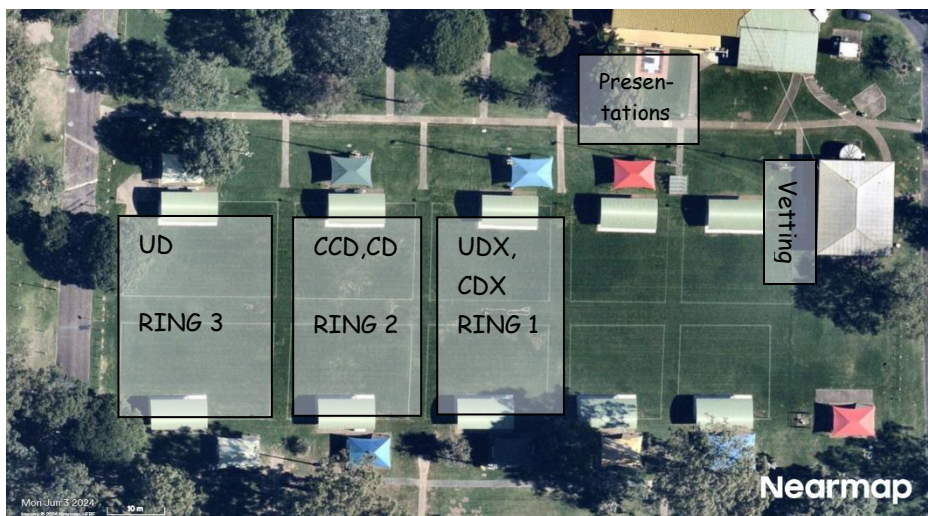

SUNDAY 1ST SEPTEMBER

Obedience Trial

Judges: Vyvyan Mannion

William Patterson

Laura Schimke

Vetting/Check in: 8am. Judging Starts: 8:30am

Order of Obedience Classes

1. RING 1 - William Patterson UDX (4 dogs), CDX (15dogs)
2. RING 2 - Vyvyan Mannion CCD (16 dogs), CD (14dogs)
3. RING 3 - Laura Schimke UD (5 dogs)

Photographers	Top Dog Photography B&M Photography