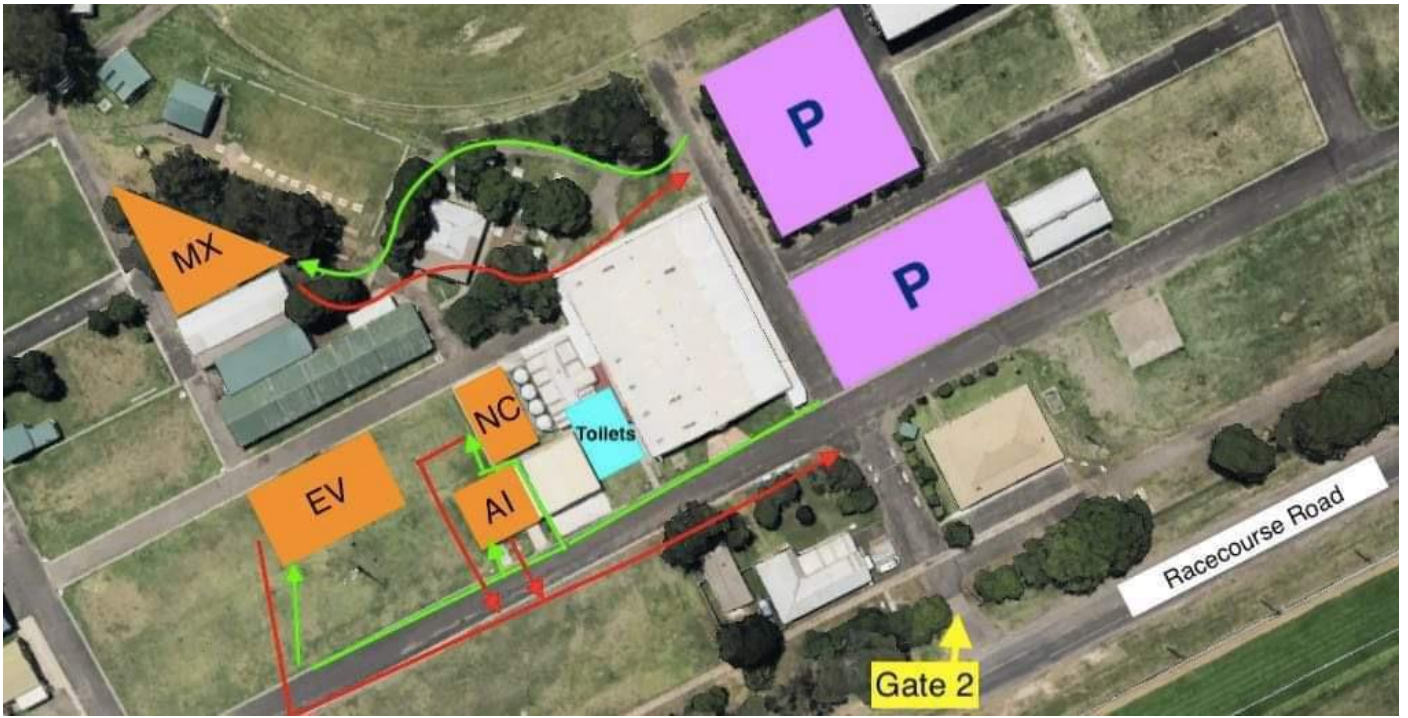

Western Sydney
SCENT WORK CLUB

Thanks to our sponsors:

Want to join Western Sydney Scent Work Club? Join now via Show Manager!

Nearest emergency veterinary care

SASH – Prospect

1 Rowood Rd, Prospect NSW

9061 6836