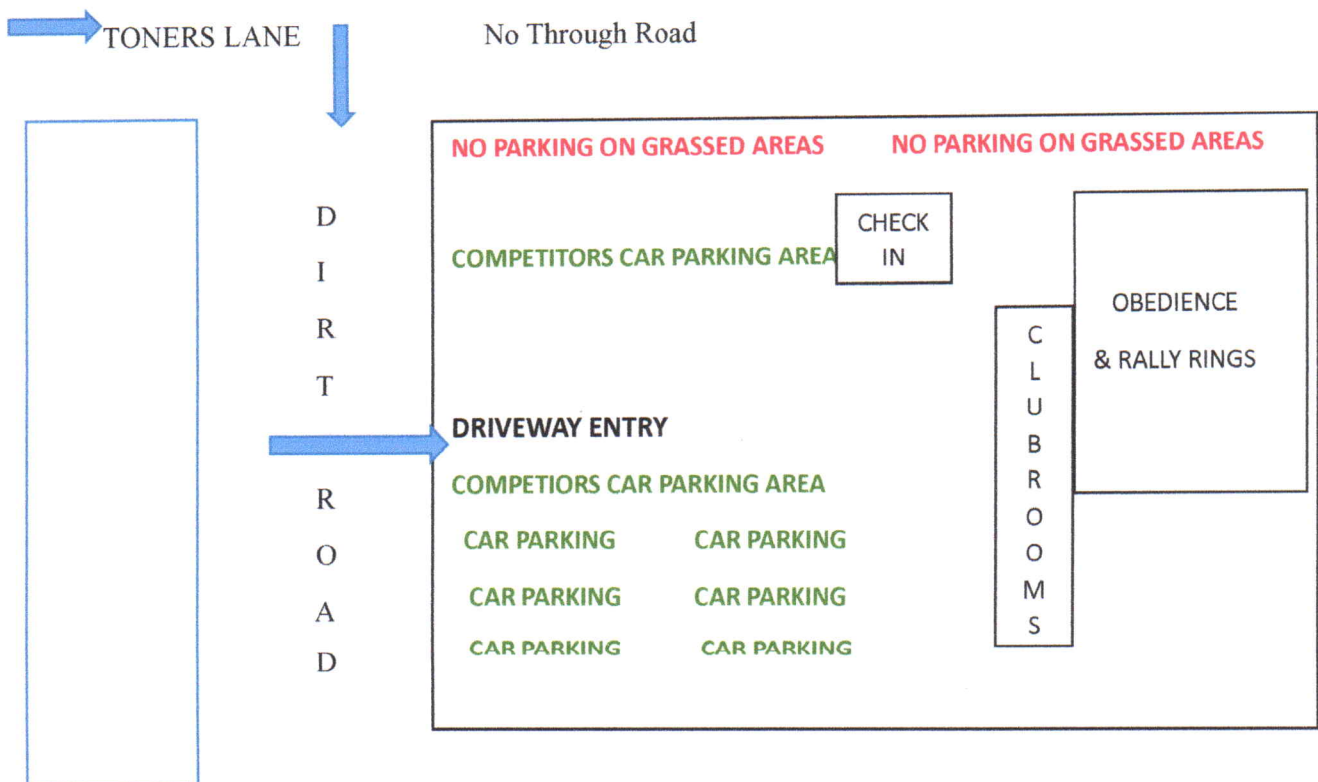

GIPPSLAND OBEDIENCE DOG CLUB COMMITTEE

President – Lesley Meikle

Secretary – Roz Buckley

Treasurer – Kate Mitchell

Trial Secretary Obedience & Rally – Jamie Pendle

First Aid Officer – Eddie Smith

~ A trained dog is a Happy Dog~

OUR ALL IMPORTANT SPONSORS - A MASSIVE thank you