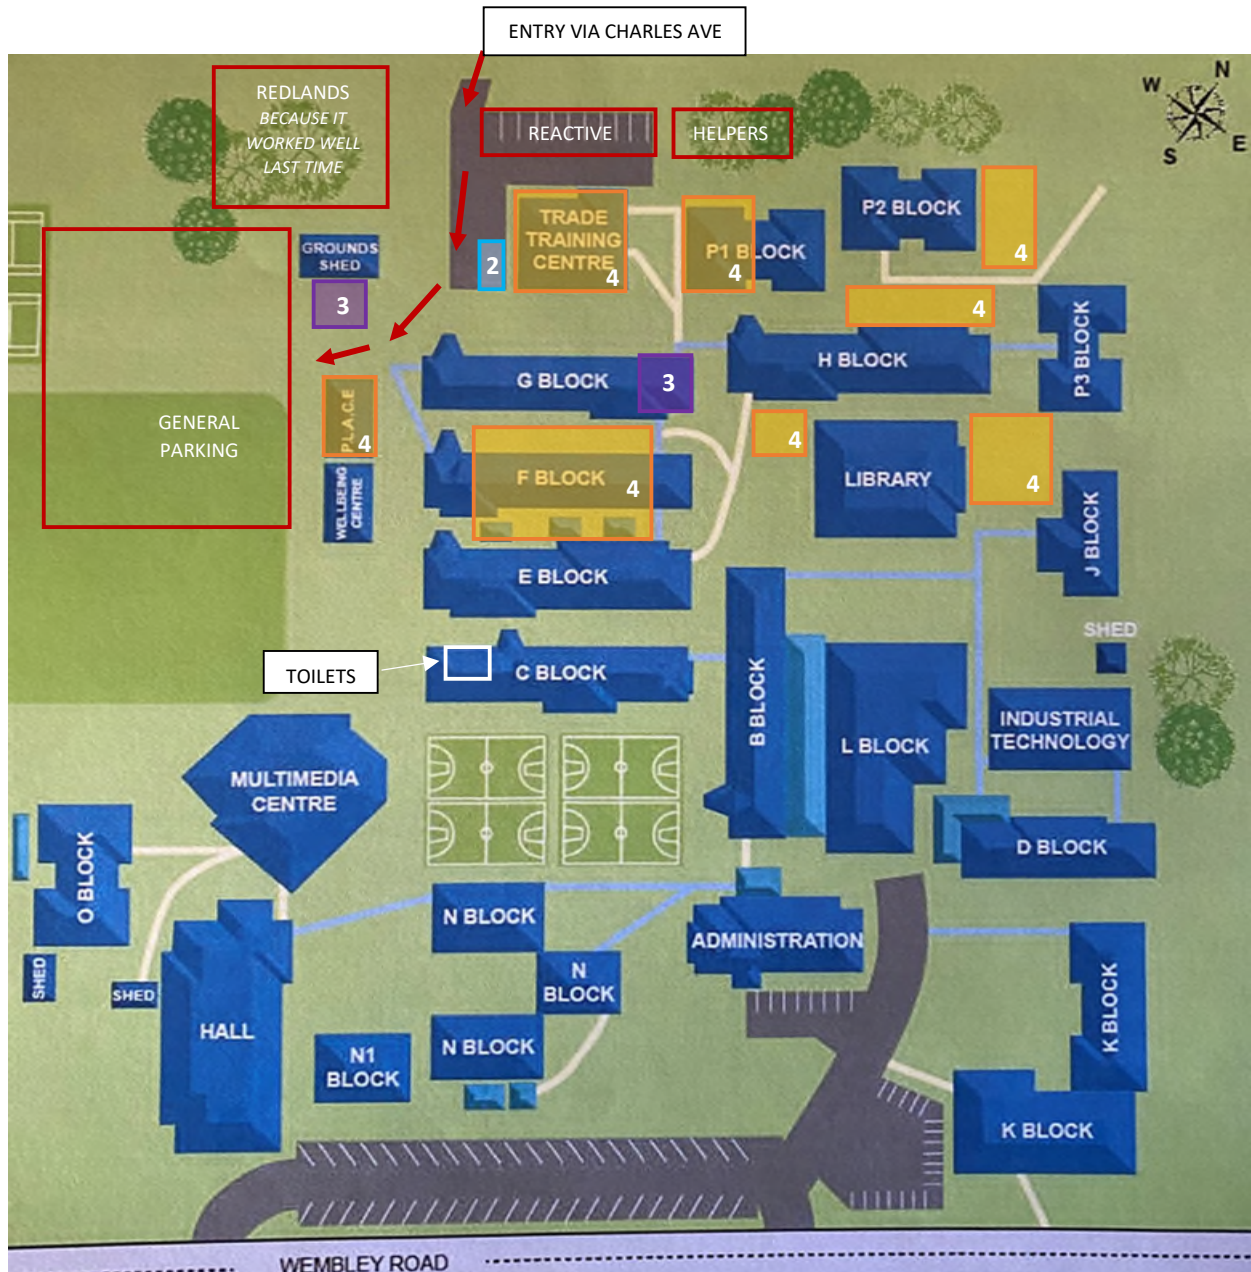

26 – 27 AUGUST 2023 SCENT WORK TRIAL CATALOGUE

Venue: Woodridge State High School, 323 Wembly Rd, Woodridge QLD 4114.

*** Entry is via Charles Avenue ***

Precincts of the Trial:

- Saturday 26/08 – Trade Centre, P.L.A.C.E gated complex, F Block, external areas adjacent P2/P3 Block, H Block.
- Sunday 27/08 – Trace Centre, P1 Block.

1. Check in / Vetting Area
2. Warm Up Area
3. Marshalling Areas (Various, as instructed by assembly stewards)
4. Trial Areas

IMPORTANT – PLEASE READ

CURRENT COVID SAFE GUIDELINES

Please ensure you read and are familiar with all the Covid Safe guidelines in force in Queensland at the time of this Trial.

TOILETS

Toilets are located at the car parking end of 'C' Block.

CATERING

Food Van will be on site near the Trade Centre from approximately 7:30am onwards.

AWARDS

Sashes and prize for first, second and third (Qualifying Scores only). Title ribbons available at presentation only.