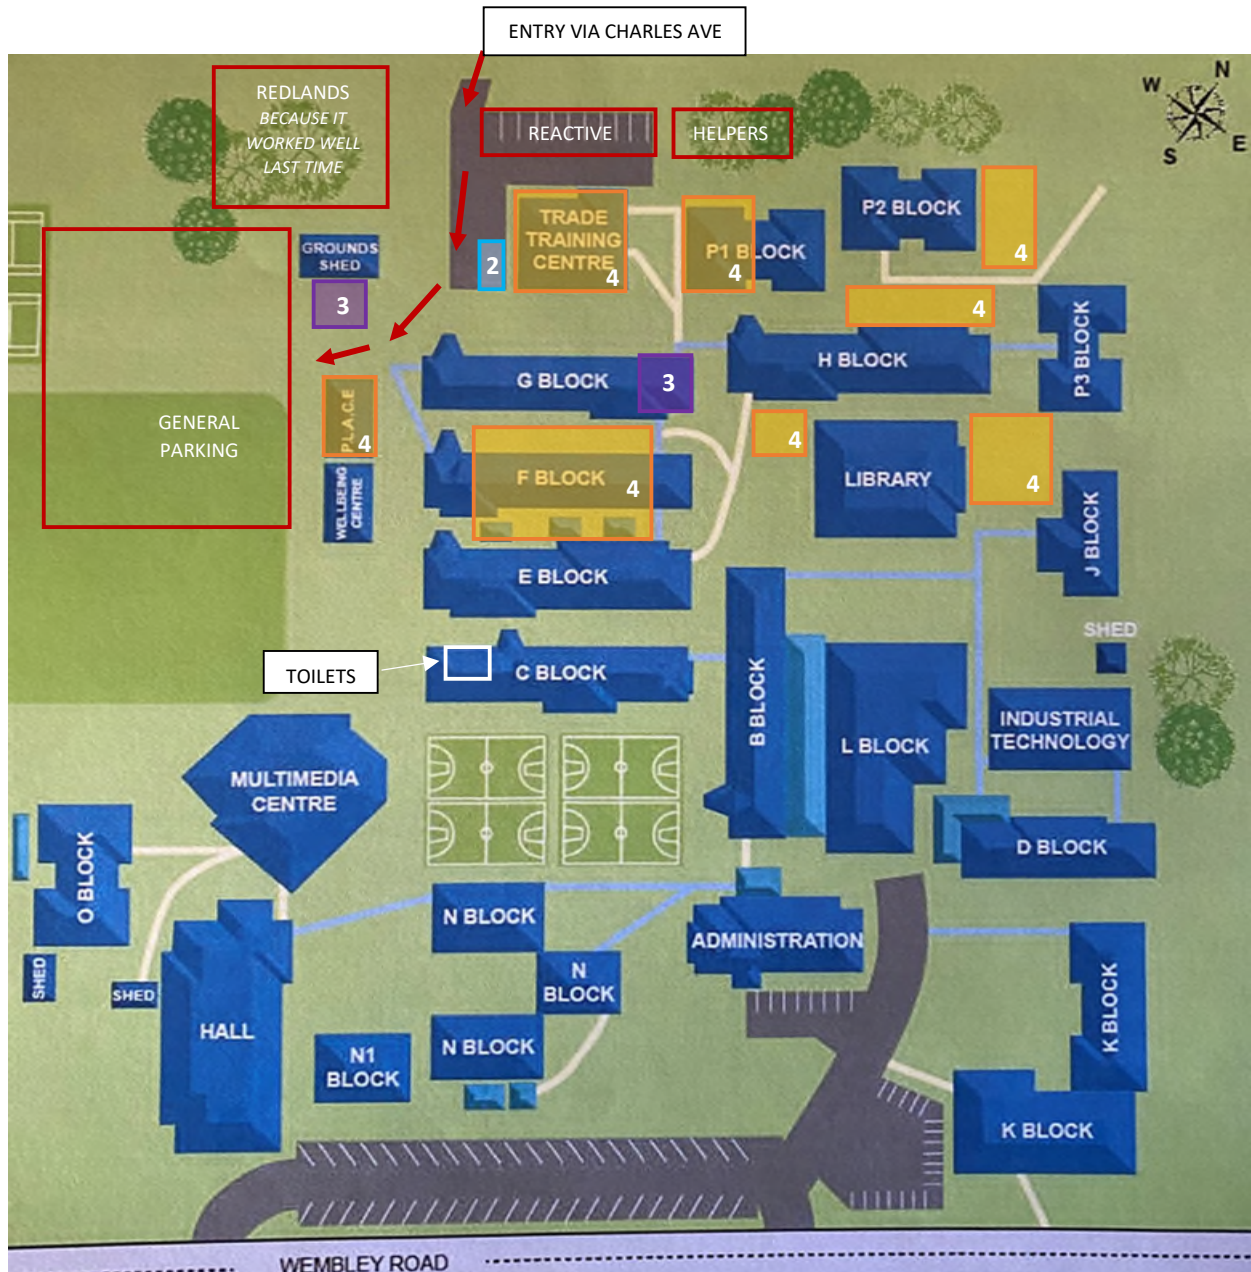

## 26 – 27 AUGUST 2023 SCENT WORK TRIAL CATALOGUE

Venue: Woodridge State High School, 323 Wembly Rd, Woodridge QLD 4114.

\*\*\* Entry is via Charles Avenue \*\*\*

Precincts of the Trial:

- Saturday 26/08 – Trade Centre, P.L.A.C.E gated complex, F Block, external areas adjacent P2/P3 Block, H Block.
- Sunday 27/08 – Trace Centre, P1 Block.

1. Check in / Vetting Area
2. Warm Up Area
3. Marshalling Areas (Various, as instructed by assembly stewards)
4. Trial Areas

### **TOILETS**

Toilets are located at the car parking end of 'C' Block.