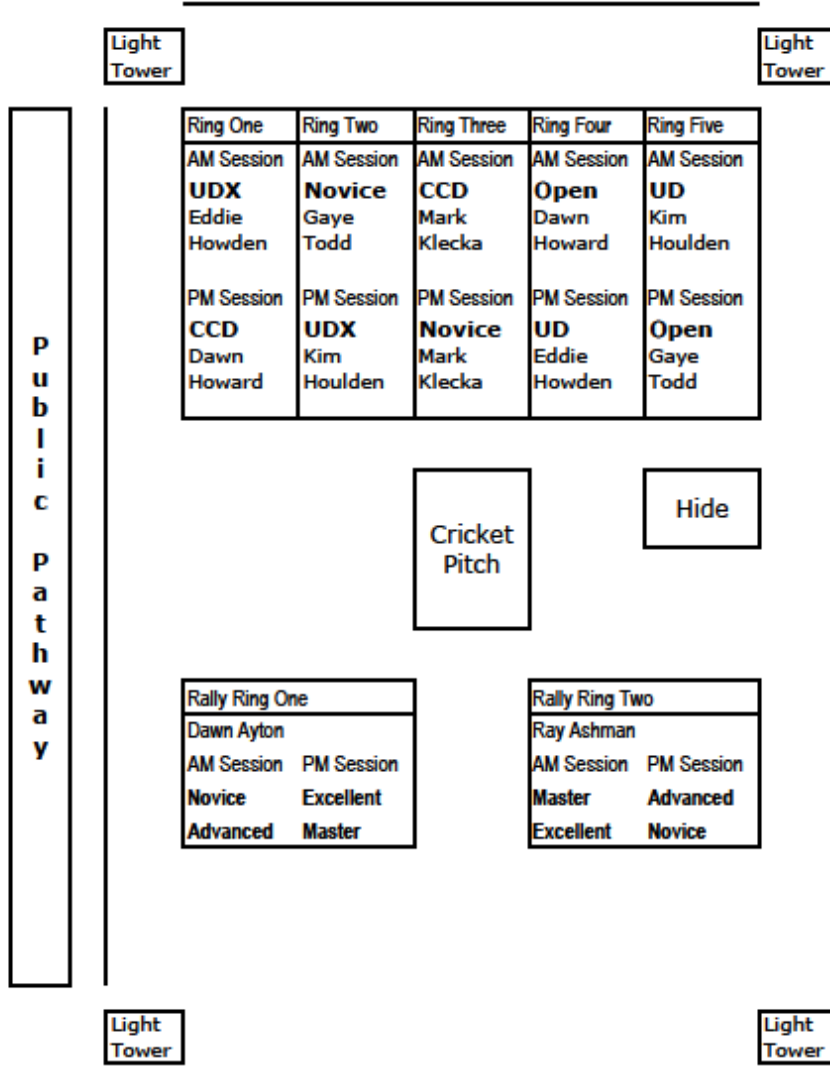

Ring Plan 2023

The Boulevard

Trial Precinct

← **Clubhouse**