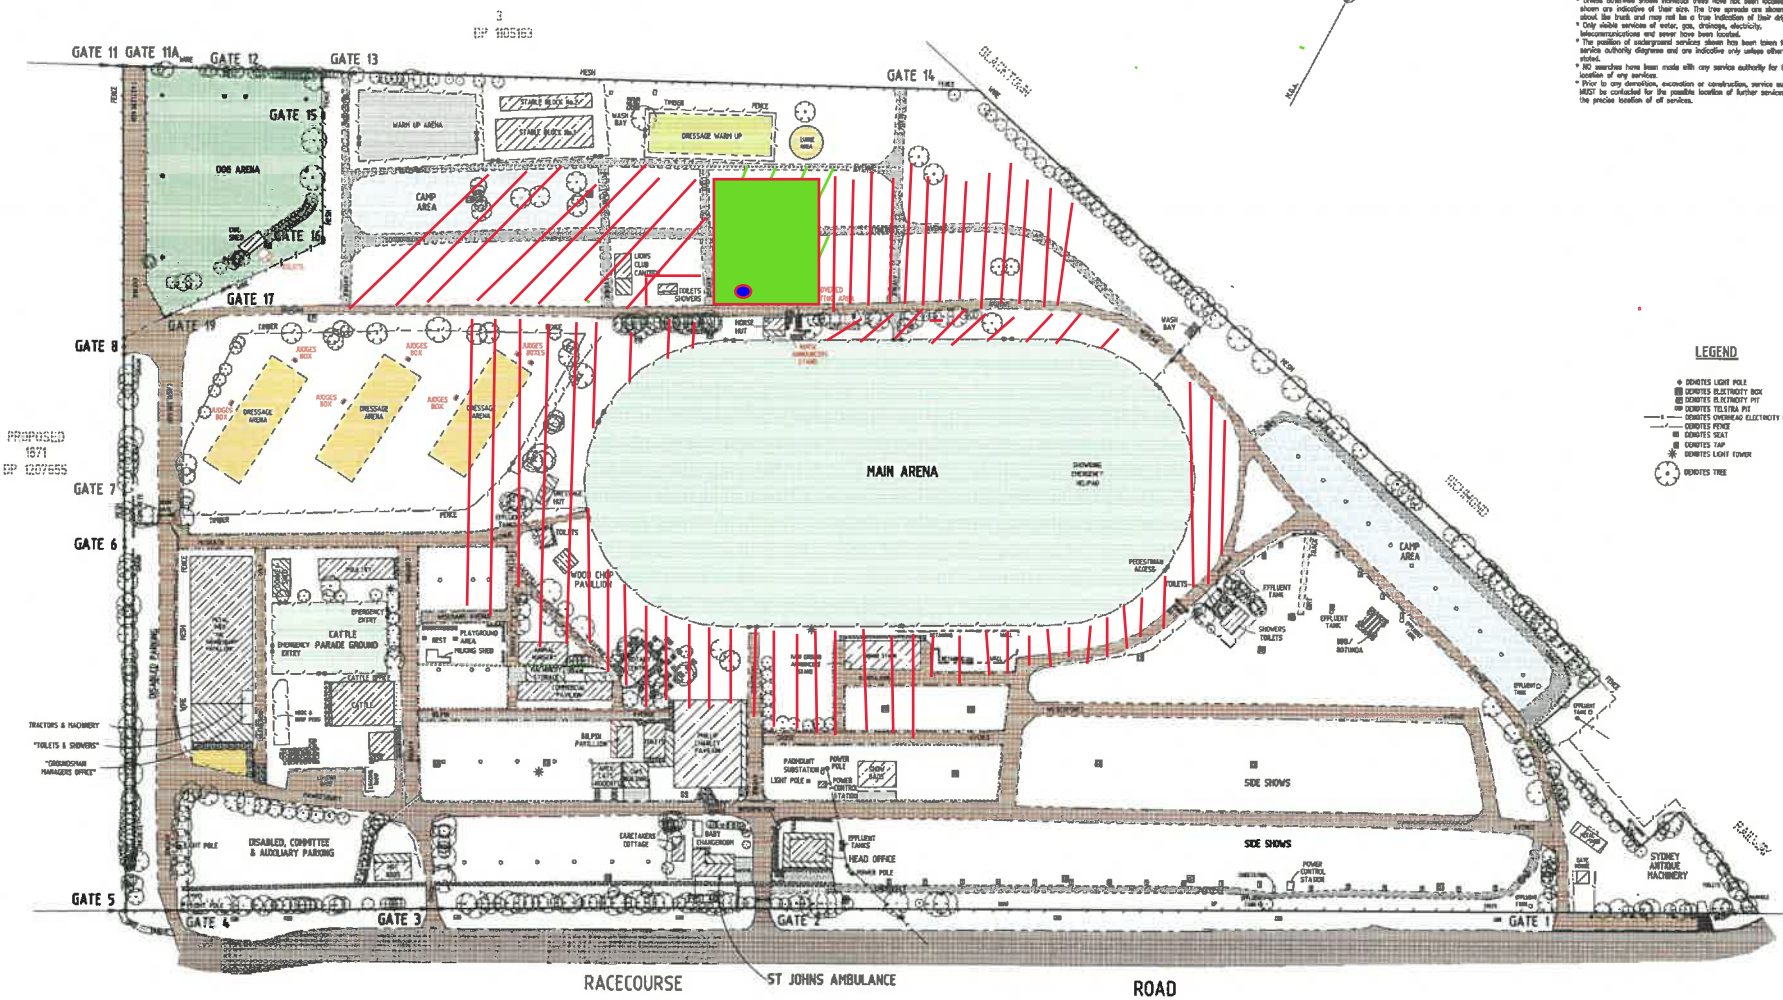

A1

OUT OF BOUNDS No walking through or exercising dogs

SECRETARY

PARKING

CAUTION

LEGEND

F		0	10	20	30	40	50	MILLIMETRES AT A1	100	110	120	130	140	150
E		DESIGN BY												
D		SURVEY BY G.D./P.M.												
C		CALCS BY												
B	8/4/2022	AMENDMENTS												
A	25/3/2022	UPDATED SURVEY												
Date		REVISION												
		CHECKED BY AEDWARDS												
		CONTOUR INTERVAL												
		ORIGIN OF LEVELS												
		DATUM												

McKINLAY MORGAN & ASSOCIATES Pty Ltd.

ACN 98 145 801   ABR 98 145 801

CONSULTING SURVEYORS - PROJECT MANAGERS

333 George Street,
Windsor NSW 2756
PO Box 217
Windsor NSW 2756

Phone: 4577 6011
Fax: 4577 4910
Email: mail@mcinlaymorgan.com.au
www.mcinlaymorgan.com.au

DATE 15 MARCH 2018	CLIENT NAME HAWKESBURY DISTRICT AGRICULTURAL ASSOCIATION	SHEET No. 1
FILE No. 90123	LOCALITY CLARENDON	OF 1 SHEETS
COUNCIL REF	PLAN No. 90123-0-3	
	C.FILE: 9012303-0.DWG	
PLAN SHOWING HAWKESBURY SHOWGROUND RACECOURSE ROAD, CLARENDON