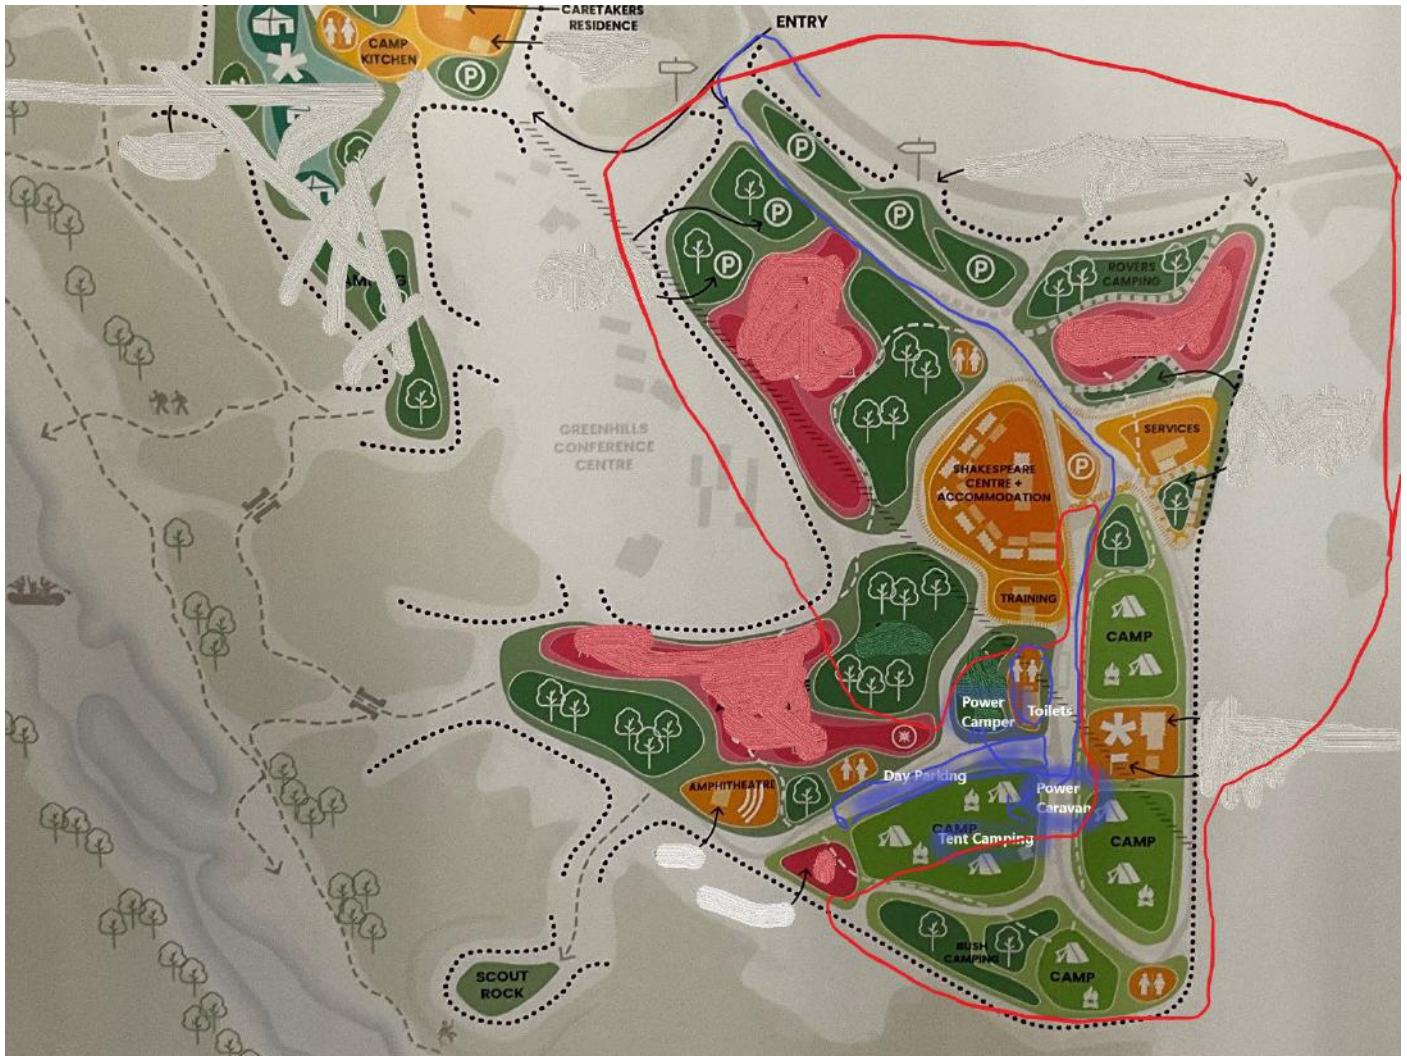

If you have a clash, that is fine. You can enter at the end of the running order.

THE TRIAL PRECINCT ENCOMPASSES THE ENTIRE CAMP COTTERMOUTH, PLEASE ENSURE YOU CLEAN UP YOUR GENERAL RUBBISH AND CLEAN UP AFTER YOUR DOG. THE AREAS IN RED ARE OFF LIMITS TO COMPETITORS, THE BLUE AREAS ARE THE CAMPING AND DAY PARKING AREAS, YOU ARE FREE TO WALK AROUND THE WALKING TRACKS AS LONG AS YOU DON'T GO IN THE RED AREAS.